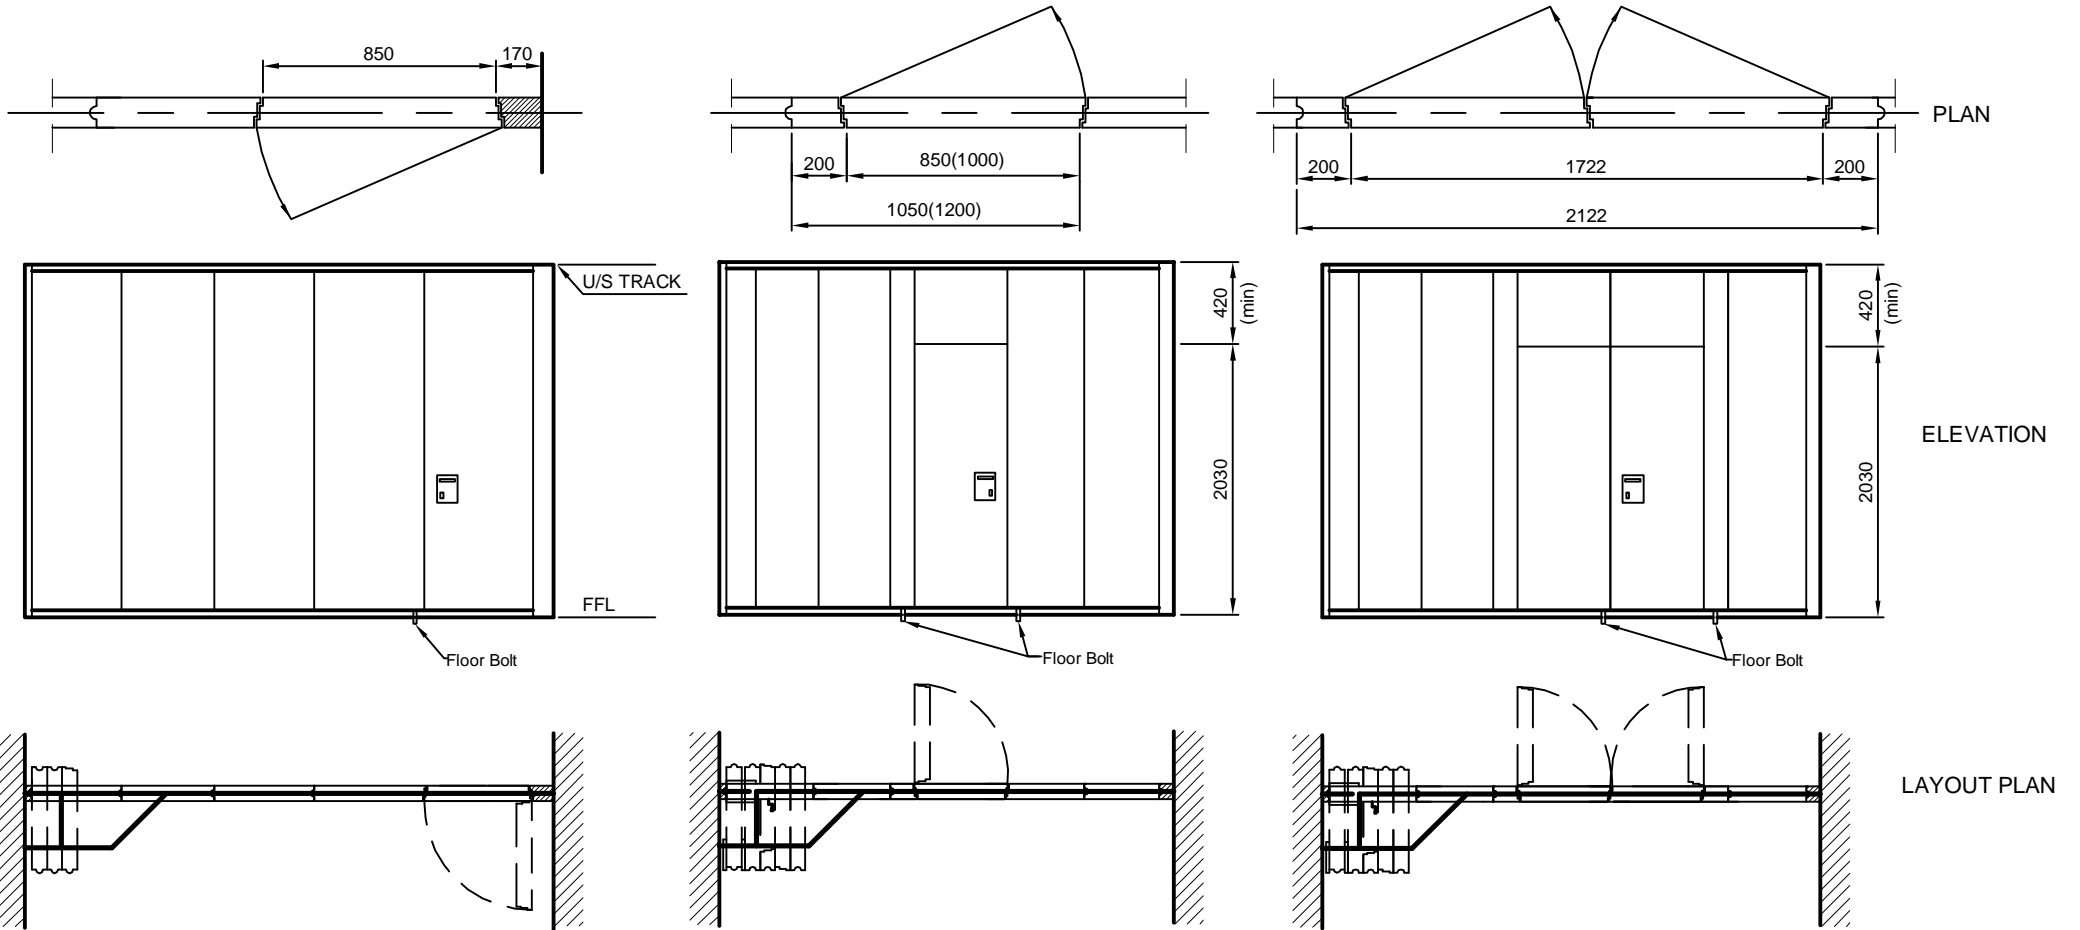

ACCESS DOOR TYPES - Type 100

2. Single pass door panel (SE1)

3. Double pass door panel (SE2)

1. Full height hinged door (DT)

NOTES.:

1. Standard dimensions of pass door panels shown
2. Other types and sizes available
3. Pass door panels can be used on any ceiling track system