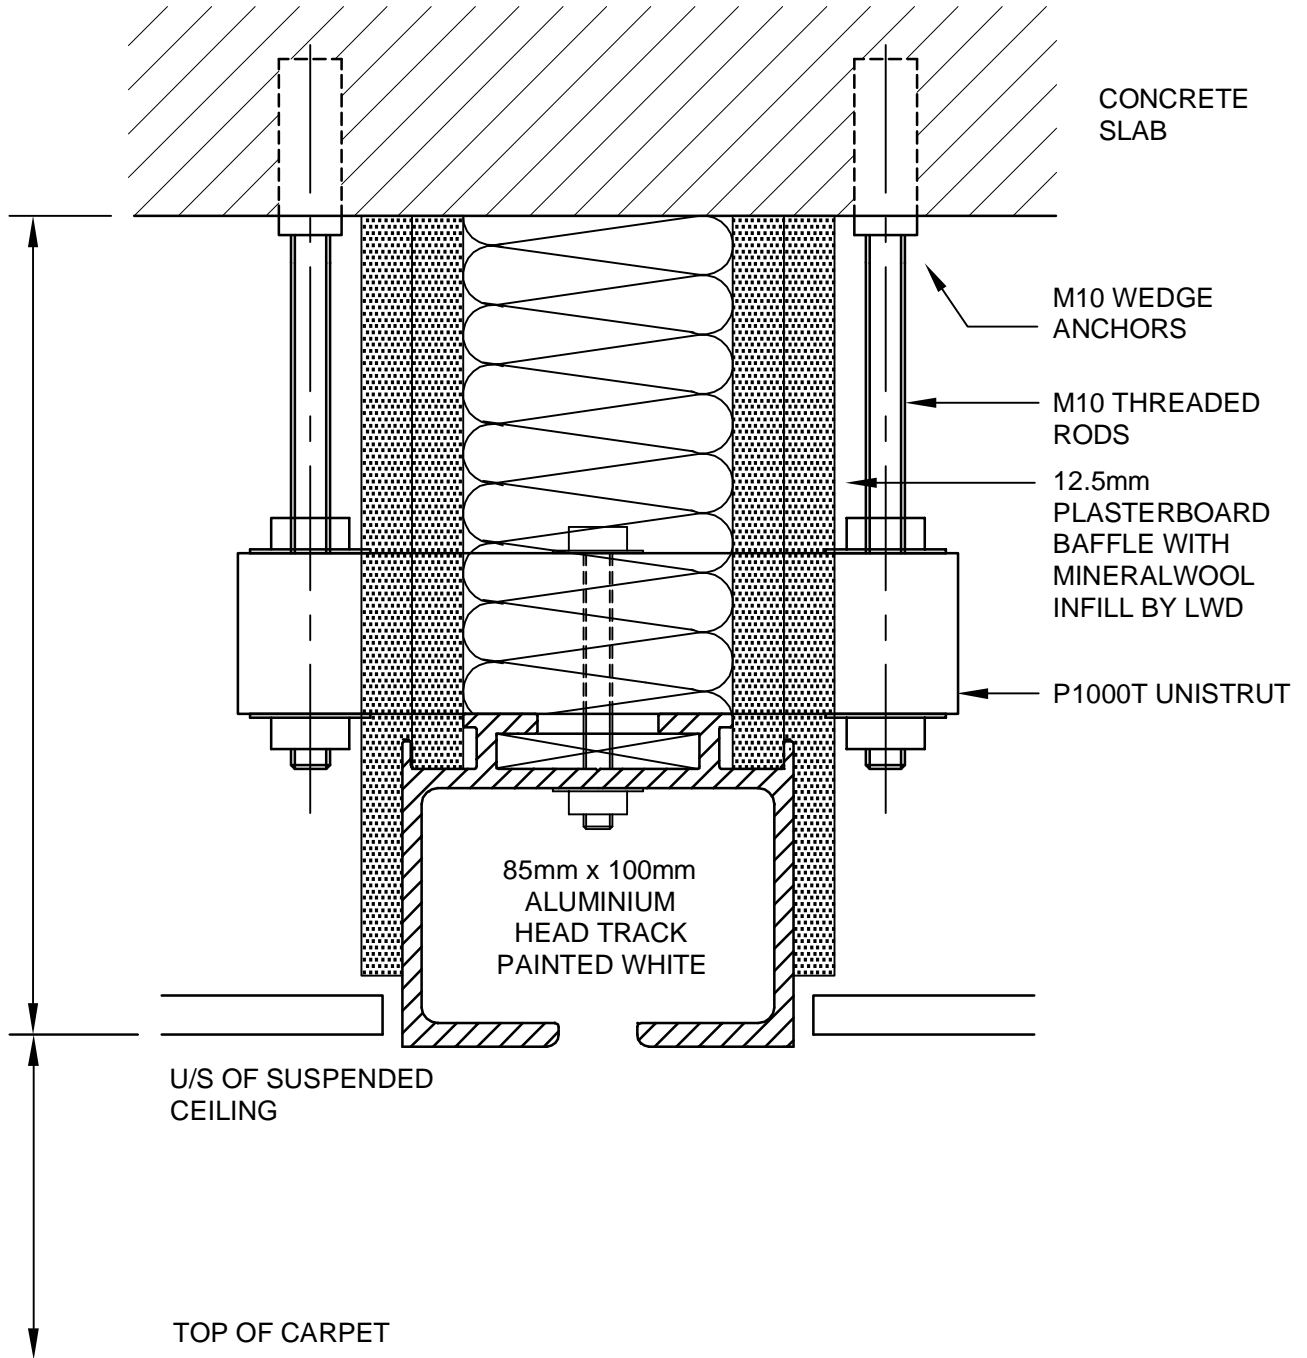

**PLEASE NOTE**

1. No fixings are allowed to L.W.D. Ceiling track
2. Ceiling must be suspended independently of L.W.D. Ceiling track. (tile allowed to 'sit' on angle trim).
3. In order to hang panels, 1 piece of L.W.D. ceiling track must be taken down during panel installation
4. L.W.D. do not recommend that the joint between the plasterboard ceiling and L.W.D. ceiling track be skimmed (As applicable)

Drg.title.: HEAD TRACK FIXING DETAIL  
FOR MOVABLE ACOUSTIC  
WALL (49dB AND ABOVE)

**MOVAWALL**  
ACOUSTIC SLIDING

**MOVAWALL SYSTEMS LTD**

63 BARWELL BUSINESS PARK  
LEATHERHEAD ROAD  
CHESSINGTON  
SURREY  
KT9 2NY