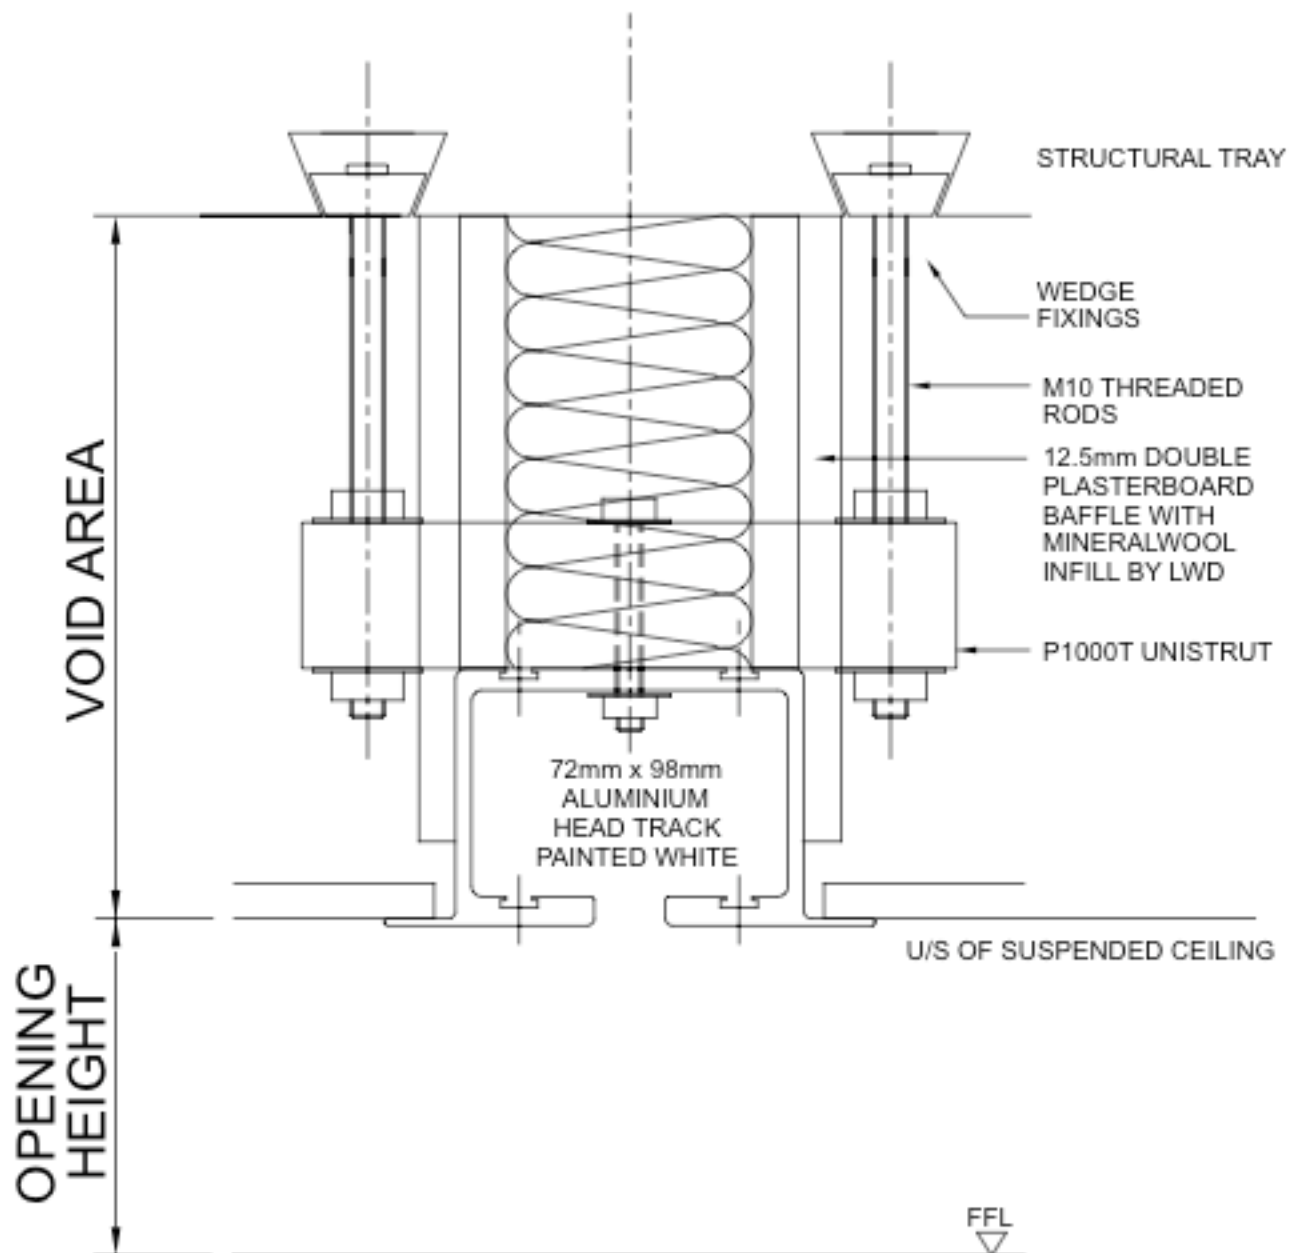

PLEASE NOTE

1. No fixings are allowed to L.W.D. Ceiling track
2. Ceiling must be suspended independently of L.W.D. Ceiling track. (tile allowed to 'sit' on angle trim).
3. In order to hang panels, 1 piece of L.W.D. ceiling track must be taken down during panel installation
4. L.W.D. do not recommend that the joint between the plasterboard ceiling and L.W.D. ceiling track be skimmed (As applicable)

Org.title.:

TYPE 80ME
CEILING TRACK TYPE 'A' FIXING
DETAIL TO STRUCTURAL TRAY
(OVER 48dB)

MOVAWALL
ACOUSTIC SYSTEMS

MOVAWALL SYSTEMS LTD
 63 BARWELL BUSINESS PARK
 LEATHERHEAD ROAD
 CHESSINGTON
 SURREY
 KT9 2NY
 TELEPHONE: +44 (0) 20 8391 8790
 FAX: +44 (0) 20 8391 8791
 EMAIL: info@movawall.co.uk

Scale.:
 1:2

Drg No.:
80ME - 14

Drawn By.:
 AK

Date.:
 06/02