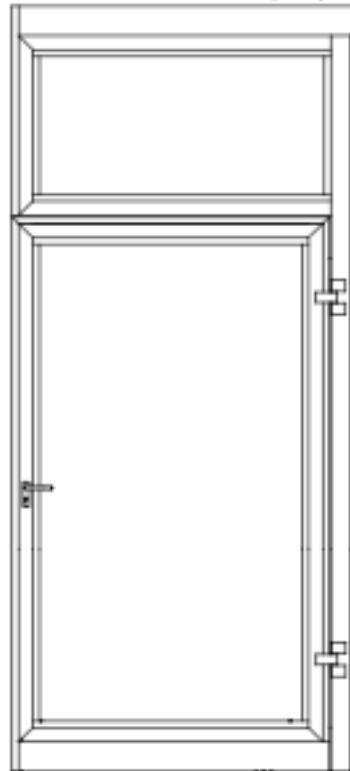

MOVING
NE-PANEL

MOVING
PASS DOOR (SE)

FIXED
FULL HEIGHT DOOR (DT)

TELESCOPIC JAMB
RETRACTED

TELESCOPIC JAMB
EXTENDED

WALL JAMB

Drg. title.: **TYPE RG FRAMED
GLASS SYSTEM
ELEVATIONS AND SECTIONS
THROUGH VARIOUS PANELS
AND WALL JAMBS**