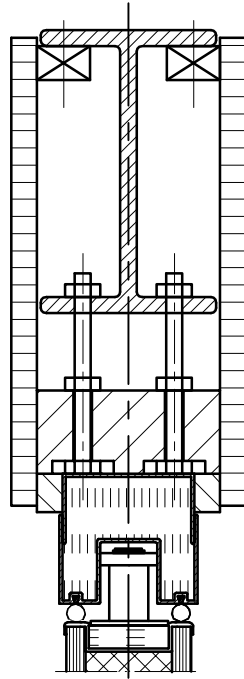

# SOME EXAMPLES OF HEAD/FLOOR FIXINGS - TYPE 200

VERTICAL SECTION - TOP GUIDE CHANNEL

CARPET UNDERLAY  
> 4mm

PVC OR CARPET  
TILE +/- 4mm

**London Wall Design Ltd**  
 63 Barwell Business Park  
 Leatherhead Road  
 Chessington, Surrey KT9 2NY  
 Tel : +44 (0) 20 8391 8750  
 Fax : + 44 (0) 20 8391 8751  
 E-Mail : [Sales@londonwall.co.uk](mailto:Sales@londonwall.co.uk)

**NB : RAISED FLOOR  
 PEDESTALS REQUIRED  
 ON PARTITION Q**

VERTICAL SECTION - FLOOR BOTTOM RAIL

DRG. NO.: SL - 202