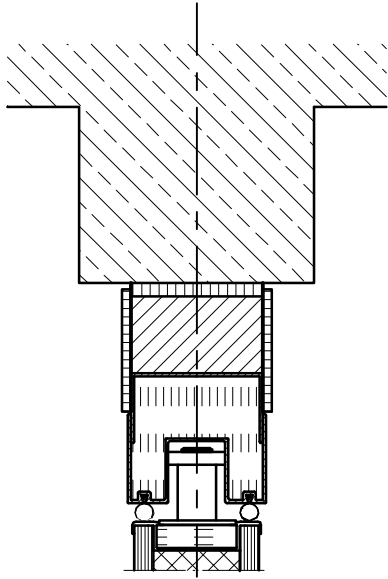

# SOME EXAMPLES OF HEAD/FLOOR FIXINGS - TYPE 200

VERTICAL SECTION - TOP GUIDE CHANNEL

CARPET UNDERLAY  
> 4mm

PVC OR CARPET  
TILE +/- 4mm

**London Wall Design Ltd**  
 63 Barwell Business Park  
 Leatherhead Road  
 Chessington, Surrey KT9 2NY  
 Tel : +44 (0) 20 8391 8750  
 Fax : + 44 (0) 20 8391 8751  
 E-Mail : [Sales@londonwall.co.uk](mailto:Sales@londonwall.co.uk)

**NB : RAISED FLOOR  
 PEDESTALS REQUIRED  
 ON PARTITION Q**

VERTICAL SECTION - FLOOR BOTTOM RAIL

DRG. NO.: SL - 202