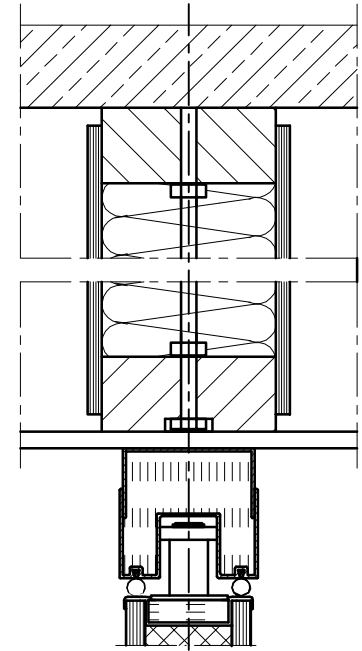

# SOME EXAMPLES OF HEAD/FLOOR FIXINGS - TYPE 200

VERTICAL SECTION - TOP GUIDE CHANNEL

CARPET UNDERLAY  
> 4mm

PVC OR CARPET  
TILE +/- 4mm

**London Wall Design Ltd**  
 63 Barwell Business Park  
 Leatherhead Road  
 Chessington, Surrey KT9 2NY  
 Tel : +44 (0) 20 8391 8750  
 Fax : + 44 (0) 20 8391 8751  
 E-Mail : [Sales@londonwall.co.uk](mailto:Sales@londonwall.co.uk)

**NB : RAISED FLOOR  
 PEDESTALS REQUIRED  
 ON PARTITION Q**

VERTICAL SECTION - FLOOR BOTTOM RAIL

DRG. NO.: SL - 202