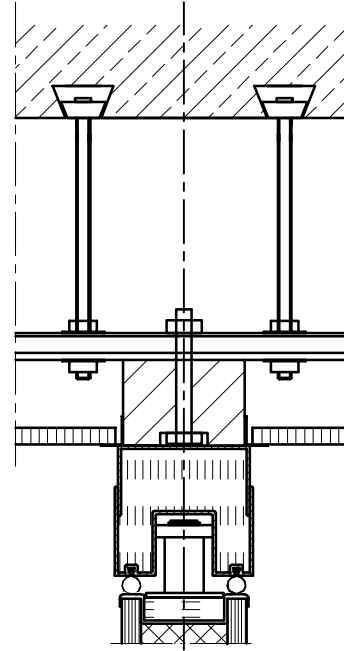

# SOME EXAMPLES OF HEAD/FLOOR FIXINGS - TYPE 200

VERTICAL SECTION - TOP GUIDE CHANNEL

CARPET UNDERLAY  
> 4mm

PVC OR CARPET  
TILE +/- 4mm

**London Wall Design Ltd**  
 63 Barwell Business Park  
 Leatherhead Road  
 Chessington, Surrey KT9 2NY  
 Tel : +44 (0) 20 8391 8750  
 Fax : + 44 (0) 20 8391 8751  
 E-Mail : [Sales@londonwall.co.uk](mailto:Sales@londonwall.co.uk)

**NB : RAISED FLOOR  
 PEDESTALS REQUIRED  
 ON PARTITION Q**

VERTICAL SECTION - FLOOR BOTTOM RAIL

DRG. NO.: SL - 202