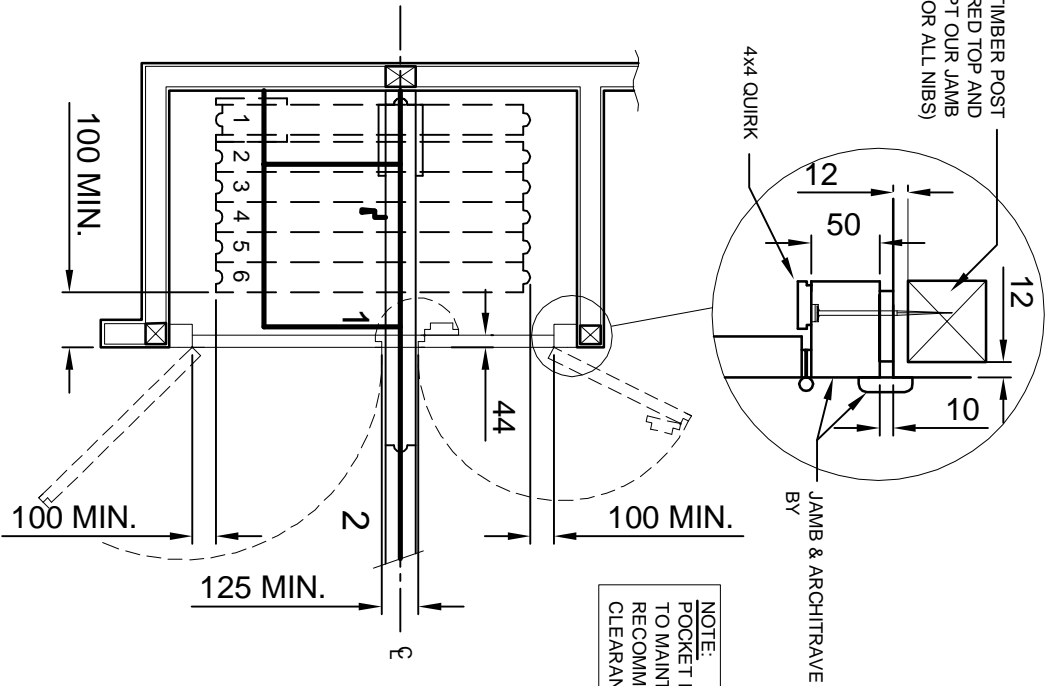

10 CLEARANCE

FULL HEIGHT TIMBER POST BY OTHERS SECURED TOP AND BOTTOM TO ACCEPT OUR JAMB (TYPICAL FOR ALL NIBS)

NOTE:
POCKET DOORS TO FOLD OPEN TO MAINTAIN MINIMUM RECOMMENDED FINGER CLEARANCES SHOWN

Drg.title:.

TYPE 100M
TYPICAL POCKET DOOR
DETAILS FOR
K-TRACK SYSTEMS

London Wall Design Ltd
63 Barwell Business Park
Leatherhead Road
Cheshington, Surrey KT9 2NY
Tel : +44 (0) 20 8391 8750
Fax : + 44 (0) 20 8391 8751
E-Mail : Sales@londonwall.co.uk

Scale: NTS

Drg No.: 100M - 05

Drawn By: AK

Date: 06/02