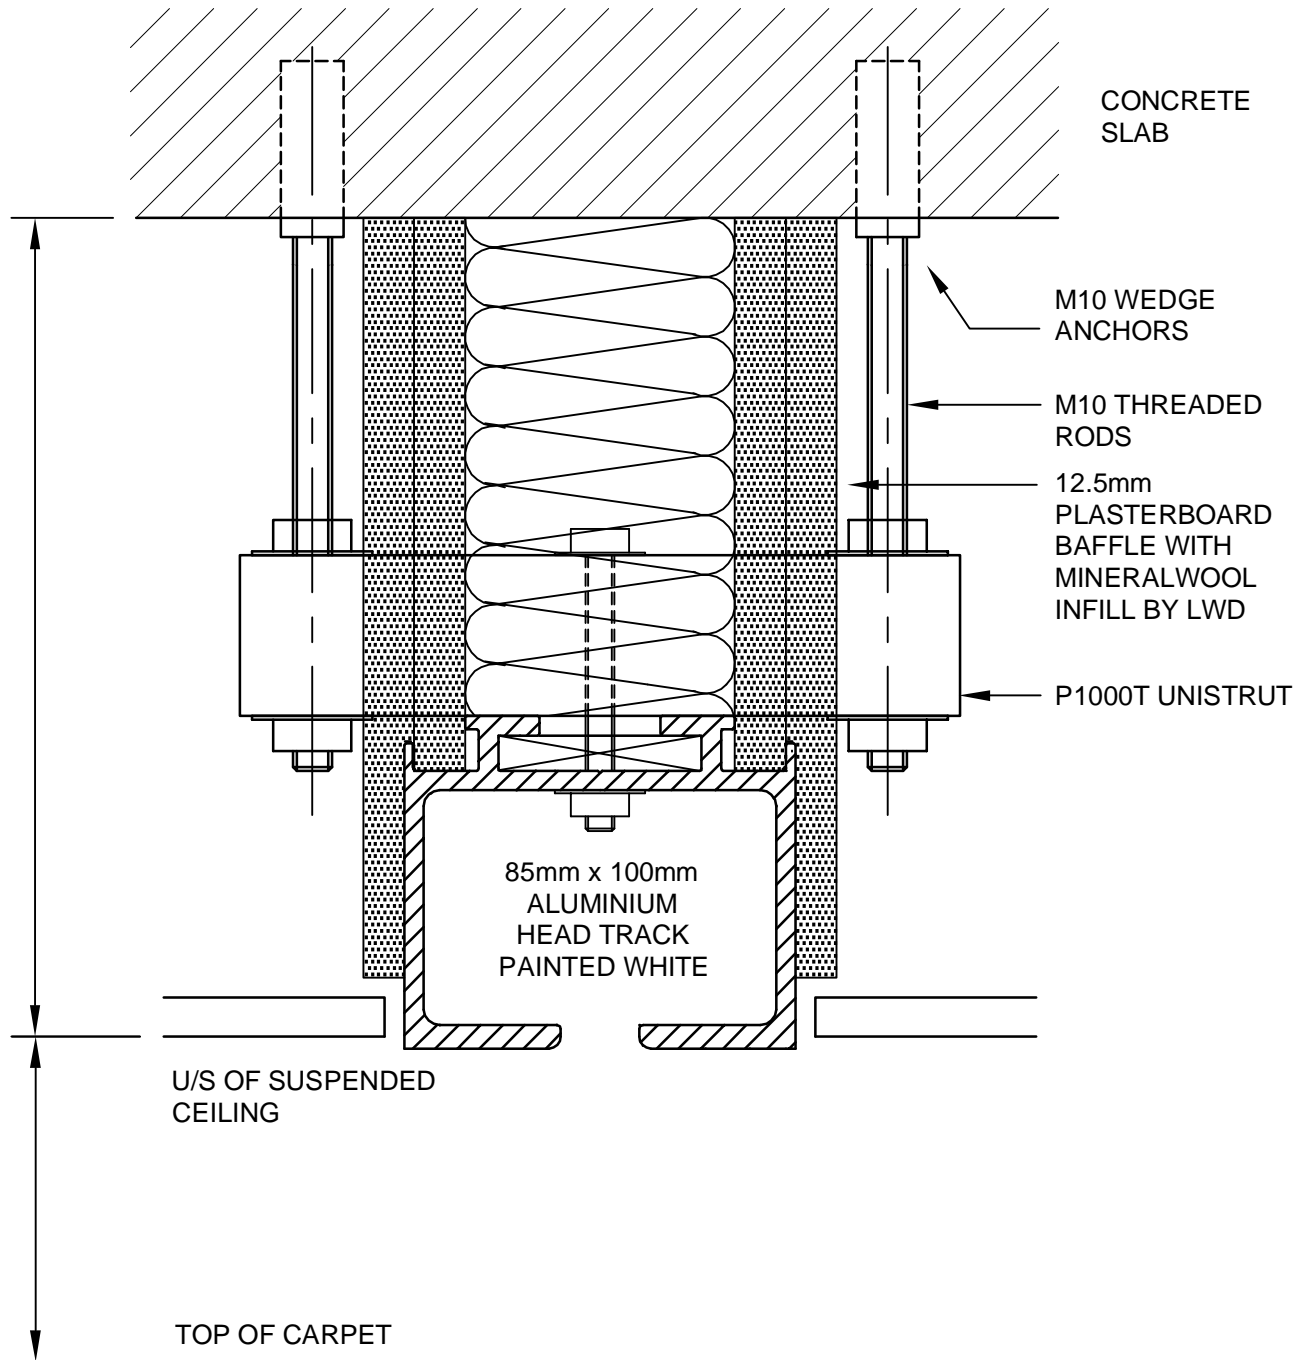

PLEASE NOTE

1. No fixings are allowed to L.W.D. Ceiling track
2. Ceiling must be suspended independently of L.W.D. Ceiling track. (tile allowed to 'sit' on angle trim).
3. In order to hang panels, 1 piece of L.W.D. ceiling track must be taken down during panel installation
4. L.W.D. do not recommend that the joint between the plasterboard ceiling and L.W.D. ceiling track be skimmed (As applicable)

Drg.title.: **HEAD TRACK FIXING DETAIL FOR MOVABLE ACOUSTIC WALL (49dB AND ABOVE)**

London Wall Design Ltd
 63 Barwell Business Park
 Leatherhead Road
 Chessington, Surrey KT9 2NY
 Tel : +44 (0) 20 8391 8750
 Fax : + 44 (0) 20 8391 8751
 E-Mail : Technical@londonwall.co.uk

Scale.:
 NTS.

Drg No.:
 BM 30-340/2(d)

Drawn By.:
 AK

Date.:
 31/07