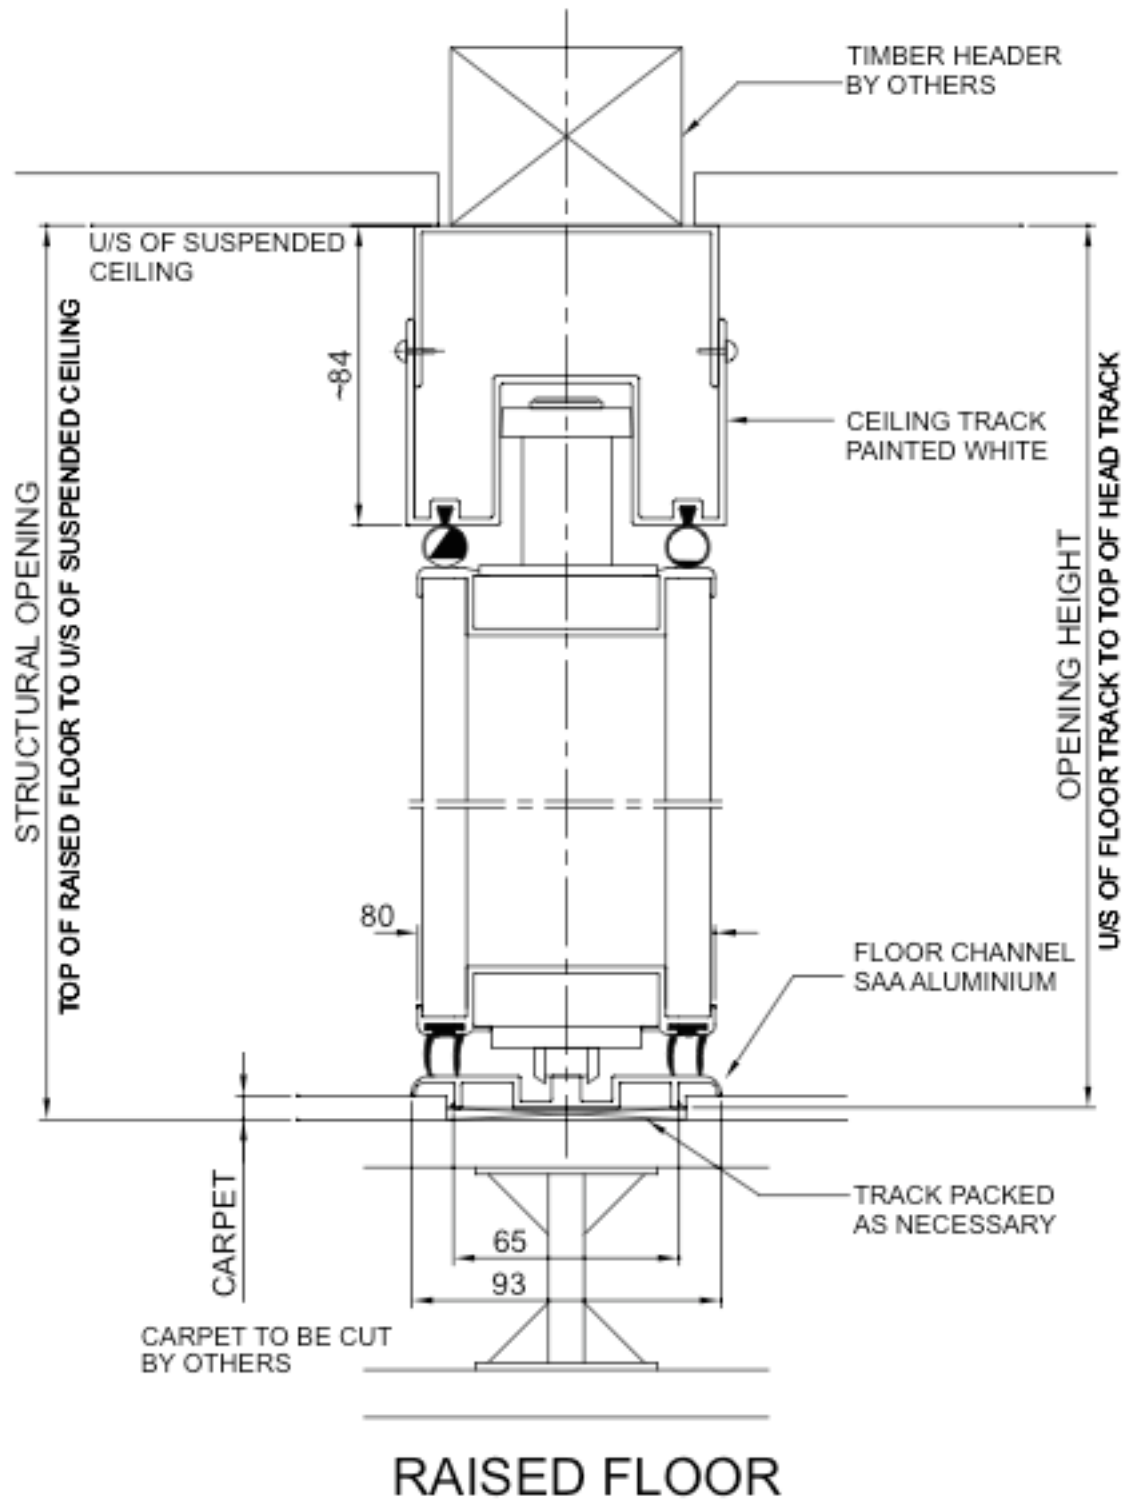

TIMBER HEADER

Drq. title.:

TYPE 200 (BR)
 VERTICAL SECTION
 WITH TIMBER HEADER
 AND RAISED FLOOR

London Wall Design Ltd
 63 Barwell Business Park
 Leatherhead Road
 Chessington, Surrey KT9 2NY
 Tel : +44 (0) 20 8391 8750
 Fax : +44 (0) 20 8391 8751
 E-Mail : Sales@londonwall.co.uk

Scale.:
 1:2

Drq No.:
 T200 - 04

Drawn By.:
 AK

Date.:
 06/02